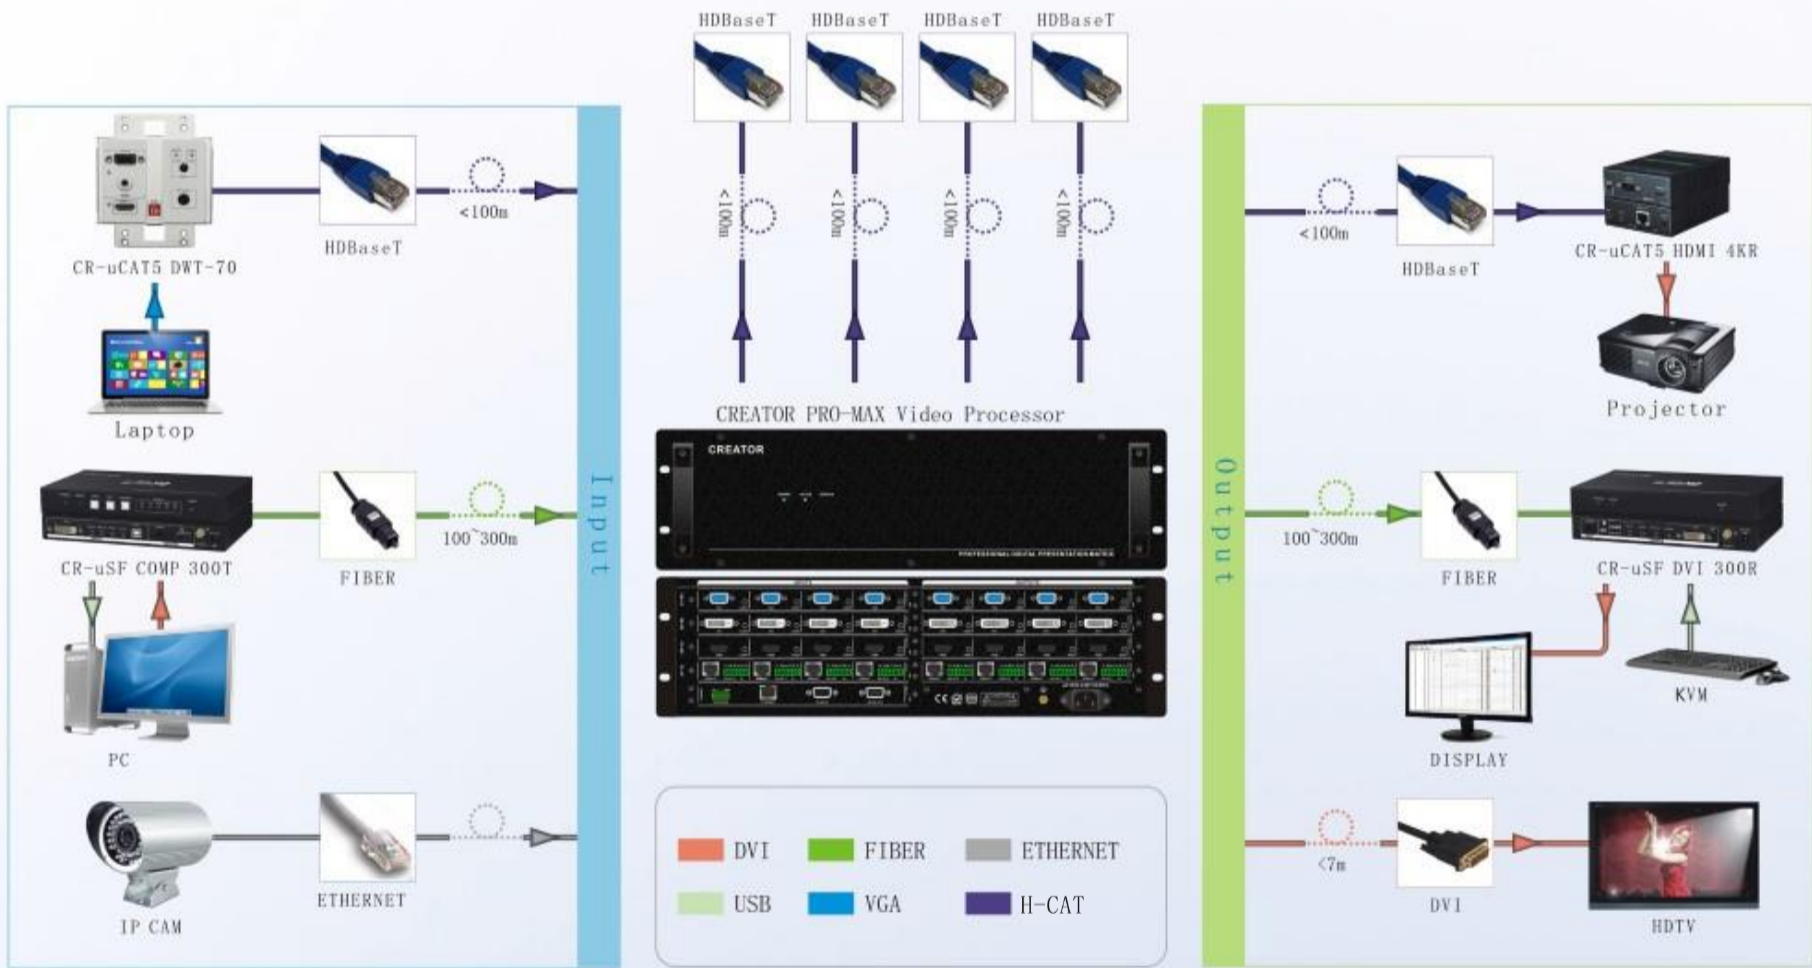

PRO-MAX Video Processor

4K PRESENTATION MATRIX SWITCHERS WITH SCALING AND SEAMLESS SWITCHING

Complete AV System Integration in One Box

Stable, Reliable Videowall Processing with Unequaled Real-time Performance

- ▶ All-in-one solution for various signals and industries
- ▶ 4K Matrix Switching
- ▶ Modular architecture accommodates a variety of input and output arrangements
- ▶ Manage multiple videowalls with varying resolutions and screen arrangements from a single processor
- ▶ Available in various size: 0808,1616,3636,7272,144144 and 288288
- ▶ Video signal preview
- ▶ Support EDID reading and PC management software
- ▶ KVM function
- ▶ Control via RS-232, IR remote, network port and H-CAT serial port

SPLICING SCREEN

▶ Flexible Cards